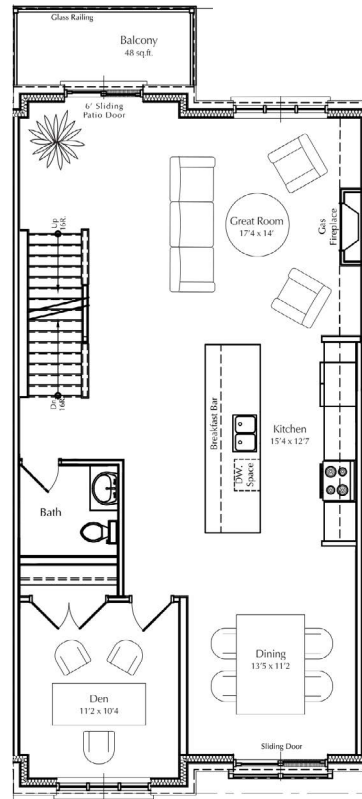

ONE 80

VILLAGEWALK
CONDOS

Inside Unit

 ENTRY LEVEL

 MAIN LEVEL

 UPPER LEVEL

 2300 Sq Ft
of living space

 260+ Sq Ft of
outdoor living space

 3 Bedrooms

 3½ Bathrooms

GRAYSTONE HOMES SPECIAL EDITION

ONE 80

VILLAGEWALK
CONDOS

End Unit

ENTRY LEVEL

MAIN LEVEL

UPPER LEVEL

2300 Sq Ft
of living space

260+ Sq Ft of
outdoor living space

3 Bedrooms

3½ Bathrooms

GRAYSTONE HOMES SPECIAL EDITION