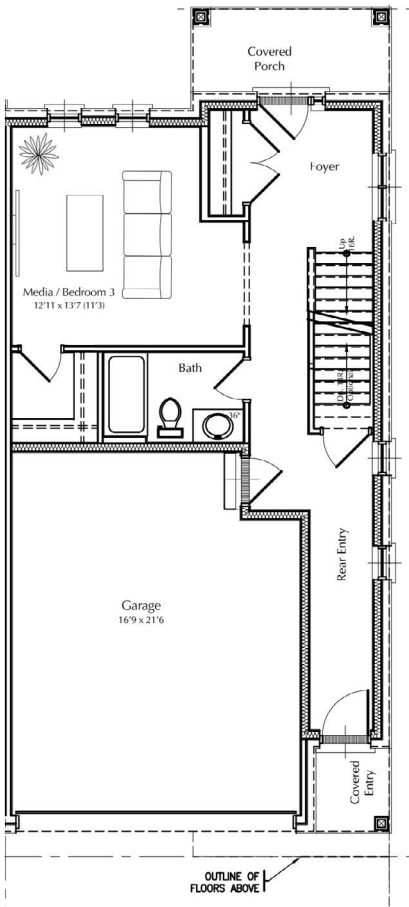

ONE 80

VILLAGEWALK
CONDOS

Inside Unit

 ENTRY LEVEL

 MAIN LEVEL

 UPPER LEVEL

 2300 Sq Ft
of living space

 260+ Sq Ft of
outdoor living space

 3 Bedrooms

 3½ Bathrooms

GRAYSTONE HOMES SPECIAL EDITION

ONE 80

VILLAGEWALK
CONDOS

End Unit

ENTRY LEVEL

MAIN LEVEL

UPPER LEVEL

2300 Sq Ft
of living space

260+ Sq Ft of
outdoor living space

3 Bedrooms

3½ Bathrooms

GRAYSTONE HOMES SPECIAL EDITION