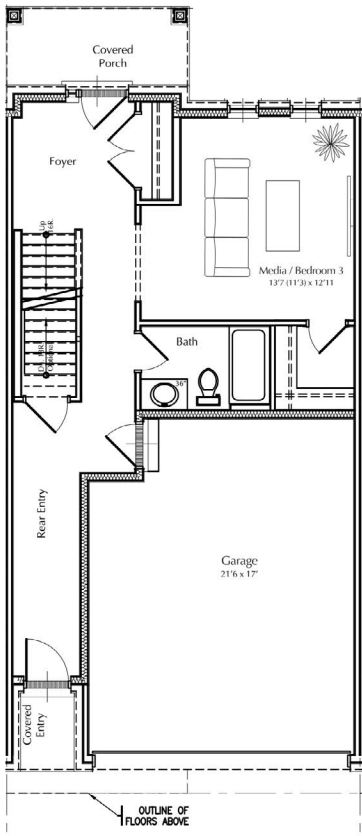

ONE 80

VILLAGEWALK
CONDOS

Inside Unit

 ENTRY LEVEL

 MAIN LEVEL

 UPPER LEVEL

 2300 Sq Ft
of living space

 260+ Sq Ft of
outdoor living space

 3 Bedrooms

 3½ Bathrooms

GRAYSTONE HOMES SPECIAL EDITION

ONE 80

VILLAGEWALK
CONDOS

End Unit

ENTRY LEVEL

MAIN LEVEL

UPPER LEVEL

2300 Sq Ft
of living space

260+ Sq Ft of
outdoor living space

3 Bedrooms

3½ Bathrooms

GRAYSTONE HOMES SPECIAL EDITION