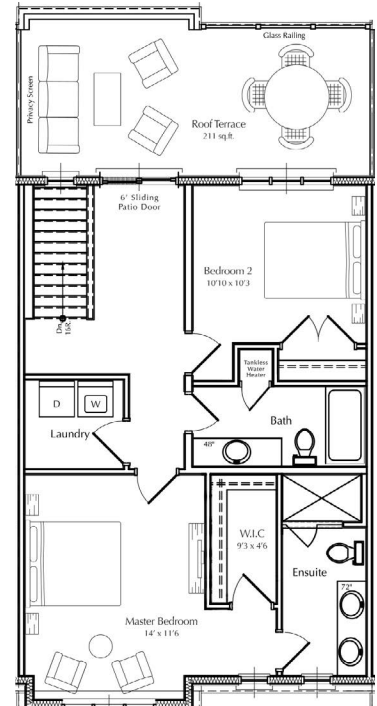

ONE 80

VILLAGEWALK
CONDOS

Inside Unit

 ENTRY LEVEL

 MAIN LEVEL

 UPPER LEVEL

 2300 Sq Ft
of living space

 260+ Sq Ft of
outdoor living space

 3 Bedrooms

 3½ Bathrooms

GRAYSTONE HOMES SPECIAL EDITION

ONE 80

VILLAGEWALK
CONDOS

End Unit

ENTRY LEVEL

MAIN LEVEL

UPPER LEVEL

2300 Sq Ft
of living space

260+ Sq Ft of
outdoor living space

3 Bedrooms

3½ Bathrooms

GRAYSTONE HOMES SPECIAL EDITION