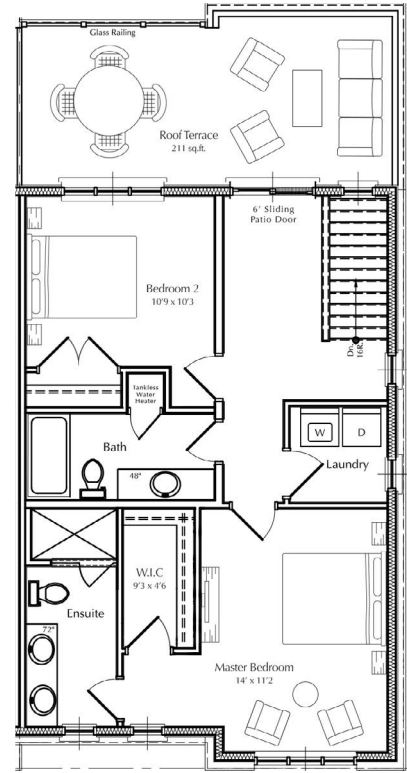

ONE 80

VILLAGEWALK
CONDOS

Inside Unit

 ENTRY LEVEL

 MAIN LEVEL

 UPPER LEVEL

 2300 Sq Ft
of living space

 260+ Sq Ft of
outdoor living space

 3 Bedrooms

 3½ Bathrooms

GRAYSTONE HOMES SPECIAL EDITION

ONE 80

VILLAGEWALK
CONDOS

End Unit

ENTRY LEVEL

MAIN LEVEL

UPPER LEVEL

2300 Sq Ft
of living space

260+ Sq Ft of
outdoor living space

3 Bedrooms

3½ Bathrooms

GRAYSTONE HOMES SPECIAL EDITION