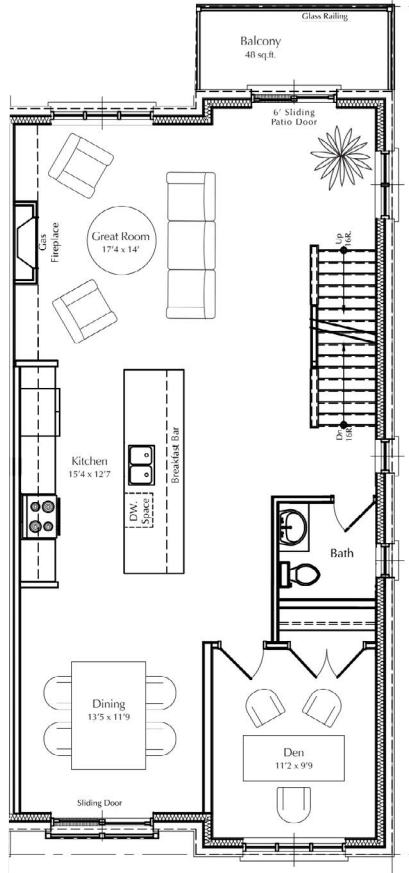

ONE 80

VILLAGEWALK
CONDOS

Inside Unit

 ENTRY LEVEL

 MAIN LEVEL

 UPPER LEVEL

 2300 Sq Ft
of living space

 260+ Sq Ft of
outdoor living space

 3 Bedrooms

 3½ Bathrooms

GRAYSTONE HOMES SPECIAL EDITION

ONE 80

VILLAGEWALK
CONDOS

End Unit

ENTRY LEVEL

MAIN LEVEL

UPPER LEVEL

2300 Sq Ft
of living space

260+ Sq Ft of
outdoor living space

3 Bedrooms

3½ Bathrooms

GRAYSTONE HOMES SPECIAL EDITION